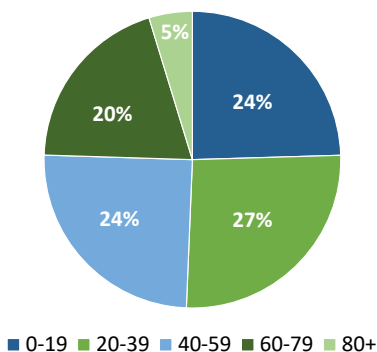

## REGION

The Central Shenandoah region had 141,856 jobs and an unemployment rate of 2.8% in 2023. The top three industries by employment are Manufacturing; Health Care and Social Assistance; and Retail Trade. Average annual earnings per job are \$50,243 across all industries.

**CSPDC Total  
Population, 2022:  
306,322**

Population by Age, 2022

Data Sources: JobsEQ; Weldon Cooper Center for Public Service; U.S. Census Bureau; American Community Survey 5-Year Estimates; Virginia Employment Commission.