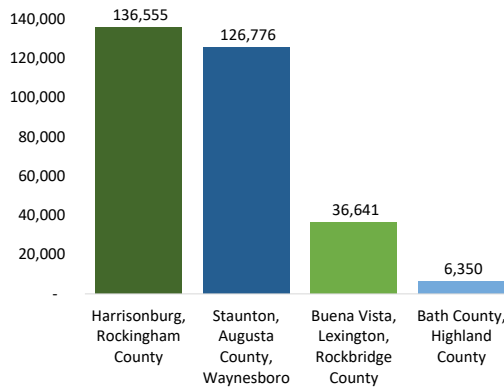

## REGION

The Central Shenandoah region had 141,856 jobs and an unemployment rate of 2.8% in 2023. The top three industries by employment are Manufacturing; Health Care and Social Assistance; and Retail Trade. Average annual earnings per job are \$50,243 across all industries.

**CSPDC Total  
Population, 2022:  
306,322**

Population by Age, 2022

Data Sources: JobsEQ; Weldon Cooper Center for Public Service; U.S. Census Bureau; American Community Survey 5-Year Estimates; Virginia Employment Commission.

## PEOPLE

Population, 2022

**2** Virginia's top Ag. Producing Counties, Augusta & Rockingham

**2** Interstates

**10** Colleges & Universities

**11** Incorporated Towns