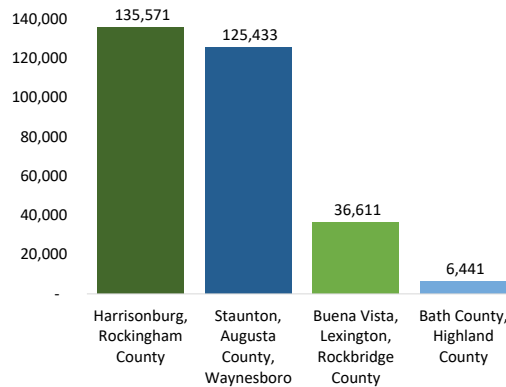

## REGION

The Central Shenandoah region had 137,100 jobs and an unemployment rate of 5.4% in 2020. The top three industries by employment are Manufacturing; Health Care and Social Assistance; and Retail Trade. Average earnings per job are approximately \$45,537 across all industries.

**CSPDC Total  
Population, 2020:  
304,056**

Population by Age, 2019

## PEOPLE

Population, 2020

## JOBS

Median Household Income, 2019

**2** Virginia's top Ag. Producing Counties, Augusta & Rockingham

**2** Interstates

**10** Colleges & Universities

**11** Incorporated Towns