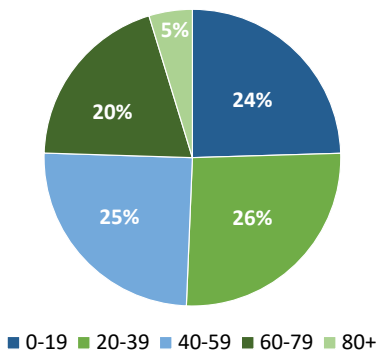

## REGION

The Central Shenandoah region had 137,100 jobs and an unemployment rate of 5.4% in 2020. The top three industries by employment are Manufacturing; Health Care and Social Assistance; and Retail Trade. Average earnings per job are approximately \$45,537 across all industries.

**CSPDC Total  
Population, 2020:  
304,056**

Population by Age, 2019